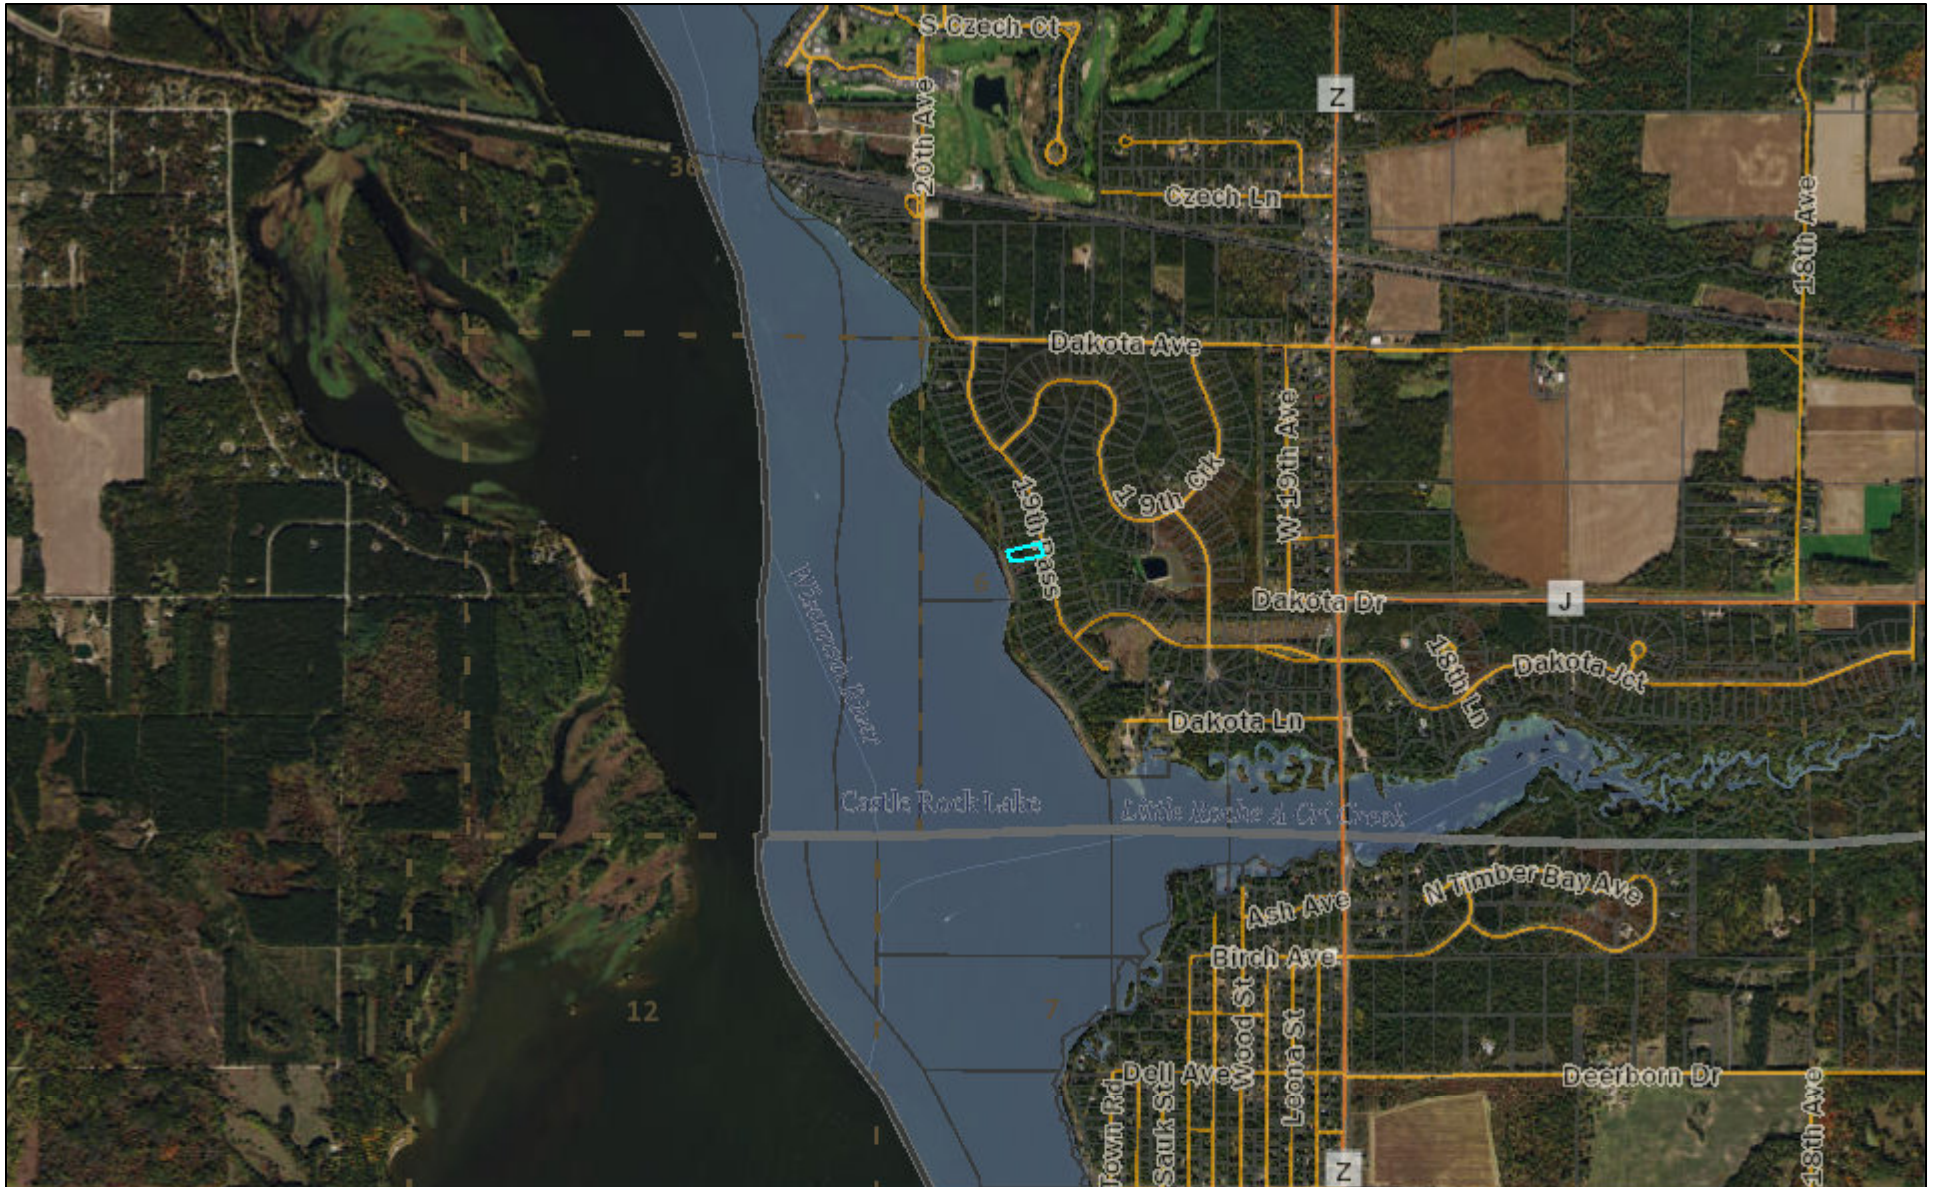

Lot 12 Timber Shores area map

July 4, 2017

- State Highway
- County Highway
- Local Road
- +— Railroad

DISCLAIMER: This map is for informational purposes and has not been prepared for, nor is it suitable for legal, surveying, or engineering purposes. Users of this information should review or consult the primary data and information sources to ascertain the usability of the information. Adams County makes no warranty or ascertain the usability of the information. Adams County makes no warranty or guarantee as to the content, accuracy, timeliness, or completeness of any of the data provided, and assumes no legal responsibility for the information contained hereon. Copyright 2015, Adams County. All rights reserved.

Source: Esri, DigitalGlobe, GeoEye, Earthstar Geographics, CNES/Airbus DS, USDA, USGS, AeroGRID, IGN, and the GIS User Community