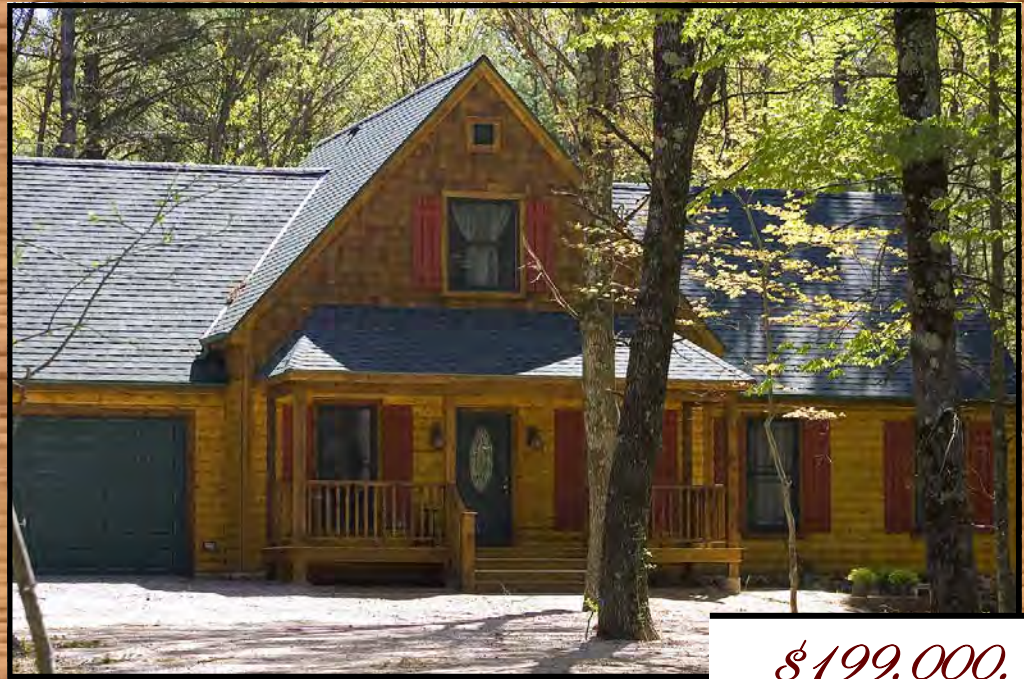

157 Acre Conservancy!

www.TheLandman.net

888-696-8695

Landman Realty llc

206 Main Street
Friendship, Wi 53934

Phone: 888-696-8695
Email: landman@thelandman.net

\$199,000.

1672 20th Ave. | Arkdale | Wisconsin | 54613

- 3 Bedrooms
- 3 Bathrooms
- Custom Log Design
- 157 Acre Conservancy
- .94+/- Acres
- Big Roche A Cri Creek
- Full Finished Basement
- MLS #: 1550708

For a generous helping of all of **Adams County's** best, come to **Crystal Brook Woods**. Gorgeous woods and 157 private wooded acres on **Big Roche A Cri Creek** is a bonus. Easy access to Castle Rock Lake or Lake Petenwell helps too. There is access to the lake and a world class golf course just down the road. Don't miss out! This newer 3 bd, 3 ba log home has a full finished basement, 2 car attached garage, fireplace and a large screened in deck. Call today for more information on this property and setup a personal showing! 888-696-8695