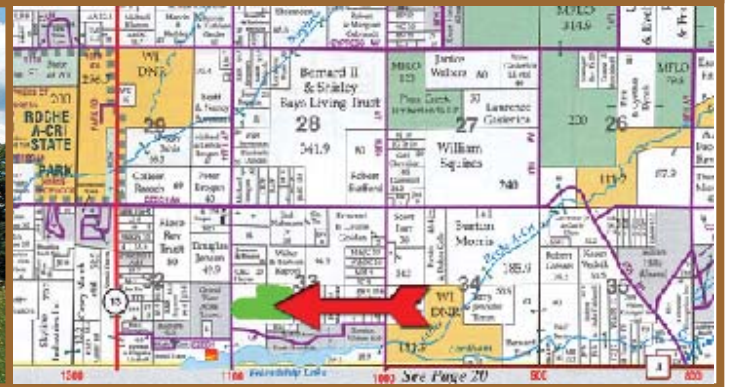

888-696-8695

15 Acres Near Lake

Asking

\$59,900.

Acreage Near Friendship Lake And Friendship Mound

Description Building Site Near Lake
Property Size 15.25 +/- Acres
Taxes 2005 \$TBD
Electric By Property
Phone By Property
Property Amenities: Property Near Friendship Lake, Paved Road Frontage, Camping Allowed, Country Location
Area Amenities: Friendship Lake, Friendship Mound, Adams-Friendship, Nature and Hiking Near By

Want the convenience of nearby shopping, medical facilities, and recreation, yet want the seclusion and privacy the country offers? Look no further. This marvelous 15.25 acre building site offers the best of both worlds. Town is just a five minute drive, yet you have all the privacy of the country. Take an evening walk down to the lake - it is only two minutes away. The state park is close as well for hiking. A perfect place for a getaway!!