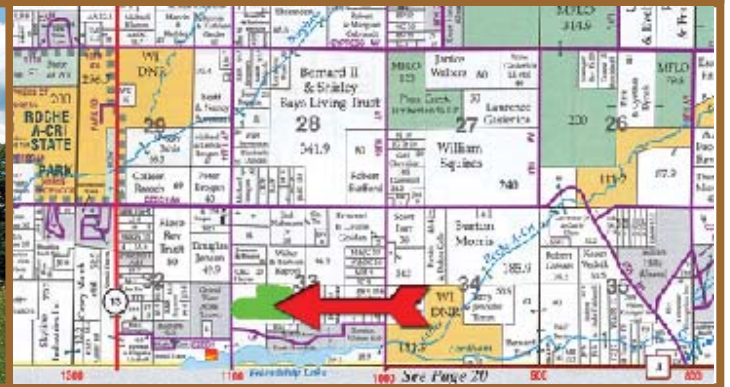

### Acreage Near Friendship Lake And Friendship Mound

**Description** Building Site Near Lake  
**Property Size** 15.25 +/- Acres  
**Taxes 2005** \$TBD  
**Electric** By Property  
**Phone** By Property  
**Property Amenities:** Property Near Friendship Lake, Paved Road Frontage, Camping Allowed, Country Location  
**Area Amenities:** Friendship Lake, Friendship Mound, Adams-Friendship, Nature and Hiking Near By

Want the convenience of nearby shopping, medical facilities, and recreation, yet want the seclusion and privacy the country offers? Look no further. This marvelous 15.25 acre building site offers the best of both worlds. Town is just a five minute drive, yet you have all the privacy of the country. Take an evening walk down to the lake - it is only two minutes away. The state park is close as well for hiking. A perfect place for a getaway!!