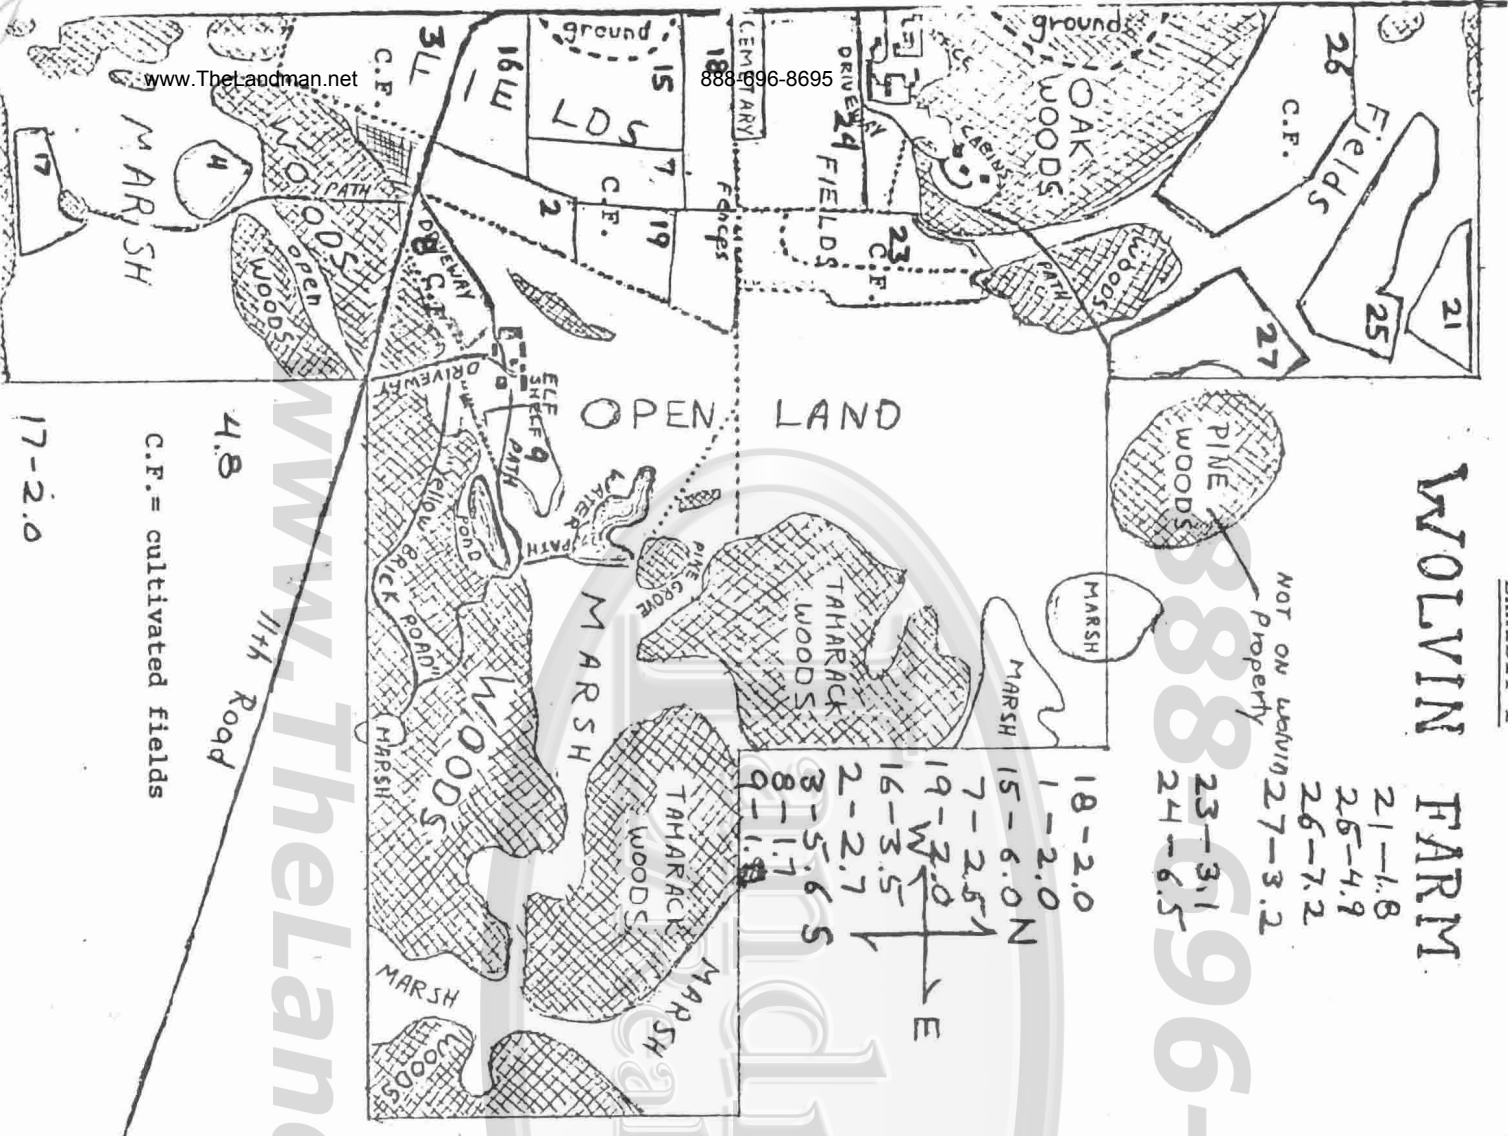

WOLVIN FARM

- 21-1.8
- 25-4.9
- 26-7.2
- 27-3.2
- 23-3.1
- 24-6.5
- 18-2.0
- 1-2.0
- 15-6.0
- 7-2.5
- 19-7.0
- 16-3.5
- 2-2.7
- 3-5.6
- 8-1.7
- 9-1.8

NOT ON WOLVIN PROPERTY